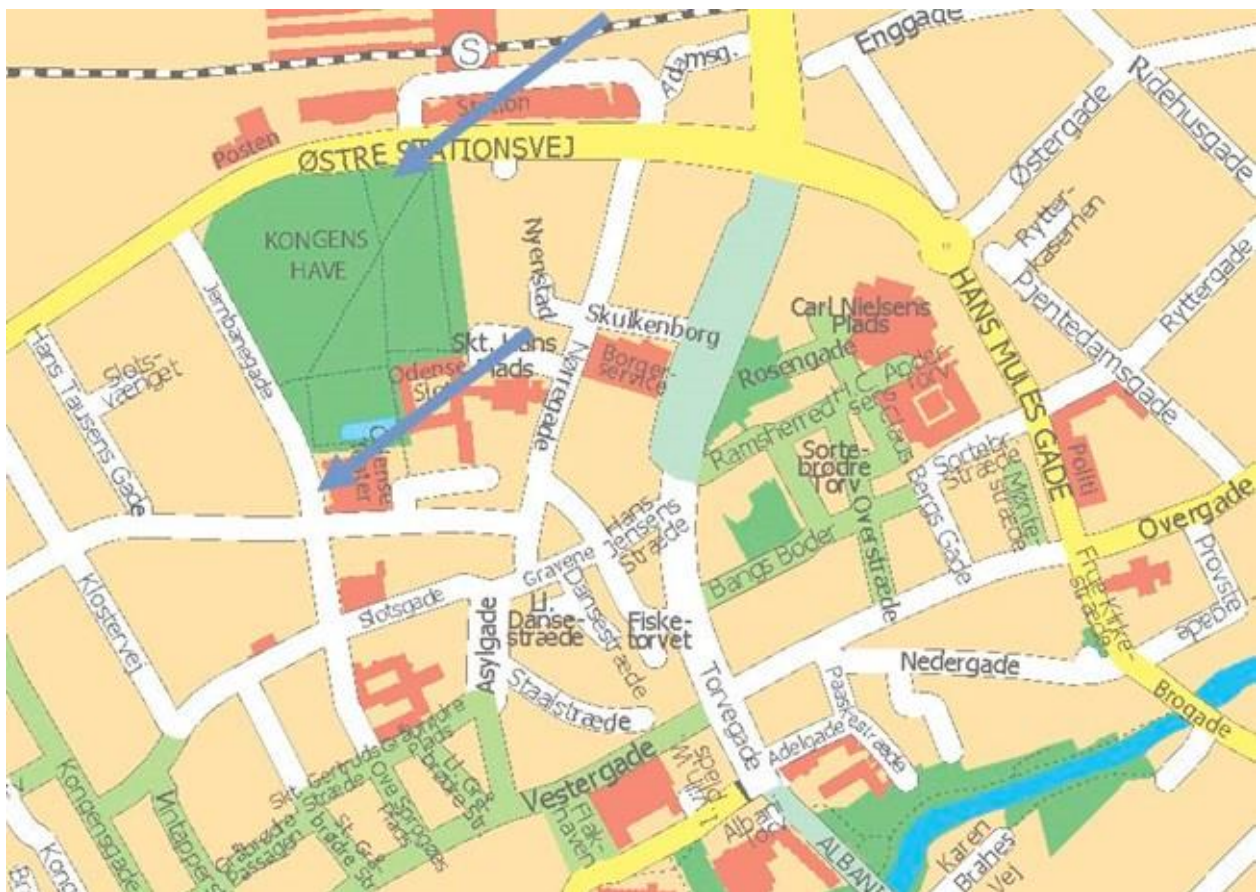

ODENSE CITY MAP - PICK UP AT THE BLUE ARROWS

PICK UP ADDRESSES ODENSE CITY

- Odense Theatre
Jernbanegade 21
- The Kings Garden, across the street of The Old Train Station
Østre Stationsvej

Shuttlebus leaves at 10:30 from these stops and drives to the SDU UAS Center.

Shuttlebus drives between 10:30 – 16:00, takes appx. 90 minutes to drive the whole round.

Shuttlebus leaves for the last time at 16:00 from SDU UAS Center to the two stops in Odense Center.